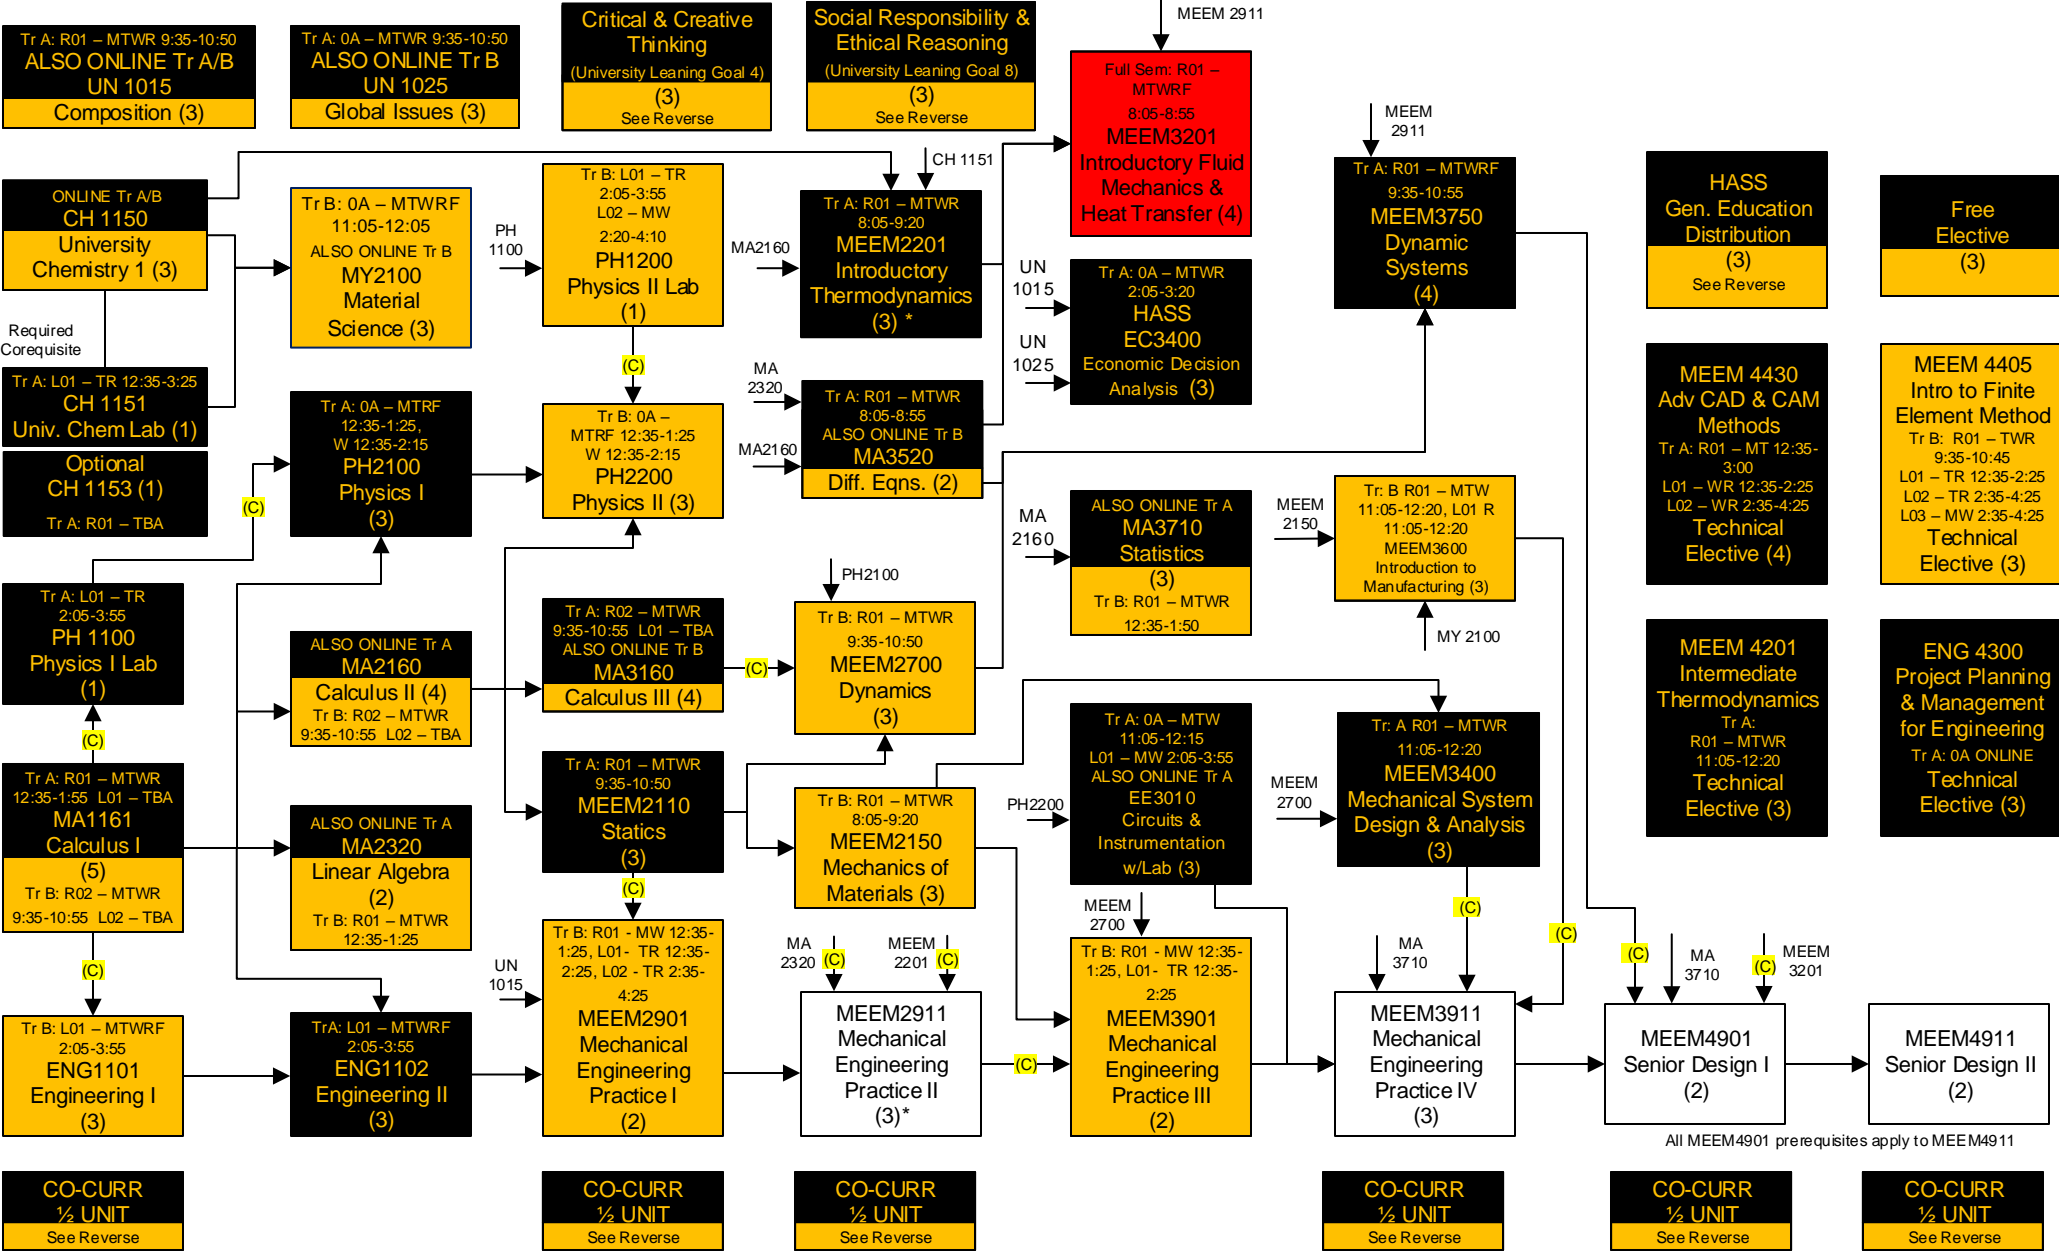

SUBJECT TO CHANGE
CHECK BANWEB

→ Prerequisite (Course must be completed prior to enrollment)
 (C) Concurrent Prerequisite (A prerequisite course that may be taken concurrently)
 (#) Required Corequisite (Courses must be taken together) (#) Course Credits

Track A: May 8th - June 22nd, 2017

Track B: June 26th - August 10th, 2017

Course	Credits	Track	Sec	Days	Times	Notes
EC4050	3	B	0A	MTWR	08:05 am-09:20 am	
FA2150	3	B	L02	MTWR	11:05 am-12:20 pm	
FA2222	3	B	R02		ONLINE	
FA2330	3	B	R01		ONLINE	
FA2520	3	B	R01		ONLINE	HUFA/Goal 4
FA2720	3	B	R01		ONLINE	
FA3330	3	B	R01		ONLINE	
HU2324	3	B	R01		ONLINE	
			L01		ONLINE	
HU2700	3	B	R02		ONLINE	HUFA/Goal 4
HU3015	3	B	R02		ONLINE	COMM/COMP
HU3120	3	B	R02		ONLINE	SUPPLEMENTAL COMM/COMP
			R04	MTWR	11:05 am-12:20 pm	
			R06		ONLINE	
HU3502	3	B	R01		ONLINE	
HU3504	3	B	R02		ONLINE	
HU3701	3	B	R01		ONLINE	
PSY2000	3	B	0B		ONLINE	SBS/Goal 8
SS2200	3	B	0A		ONLINE	
SS2700	3	B	0A		ONLINE	SBS/Goal 8
SS3530	3	B	0A	MTWR	11:05 pm-12:20 pm	
SS3560	3	B	0A	TBA	TBA	STUDY ABROAD
SS3800	3	B	0A		ONLINE	
SS3920	3	B	0A	TBA	TBA	STUDY ABROAD
SS3990	3	B	01		ONLINE	Sociology of Deviance

Summer Semester 2017 Co-Curricular Offerings

Course	Units	Track	Sec	Days	Times	Notes
FA2570	0.5	A	L01	TBA	TBA	GUITAR
FA2570	0.5	A	L05	TBA	TBA	MANDOLIN/BANJO
PE101	0.5	A	L01	R	01:05 pm-02:45 pm	
PE104	0.5	A	L01	T	03:35 pm-05:15 pm	
PE106	0.5	A	L01	MW	02:05 pm-02:55 pm	
PE114	0.5	A	L01	R	01:05 pm-04:45 pm	
PE115	0.5	A	L01	MW	03:35 pm-04:25 pm	
PE118	0.5	A	L01	MW	08:05 am-08:55 am	
PE122	0.5	A	L01	R	05:05 pm-06:45 pm	
PE125	0.5	A	L01	T	01:05 pm-02:45 pm	
PE166	0.5	A	L01	TR	08:05 am-10:25 am	
PE175	0.5	A	L01	TBA	TBA	
PE113	0.5	B	L01	MW	11:05 am-11:55 am	
PE122	0.5	B	L02	R	05:05 pm-06:45 pm	
PE125	0.5	B	L02	M	06:05 pm-07:45 pm	
PE132	0.5	B	L01	W	12:35 pm-2:15 pm	
PE150	0.5	B	L01	TR	09:35 am-10:25 am	
PE166	0.5	B	L02	MW	09:35 am-10:25 am	
PE175	0.5	B	L02	TBA	TBA	
PE206	0.5	B	L01	T	12:35 pm-02:15 pm	
PE206	0.5	B	L01	T	12:35 pm-02:15 pm	