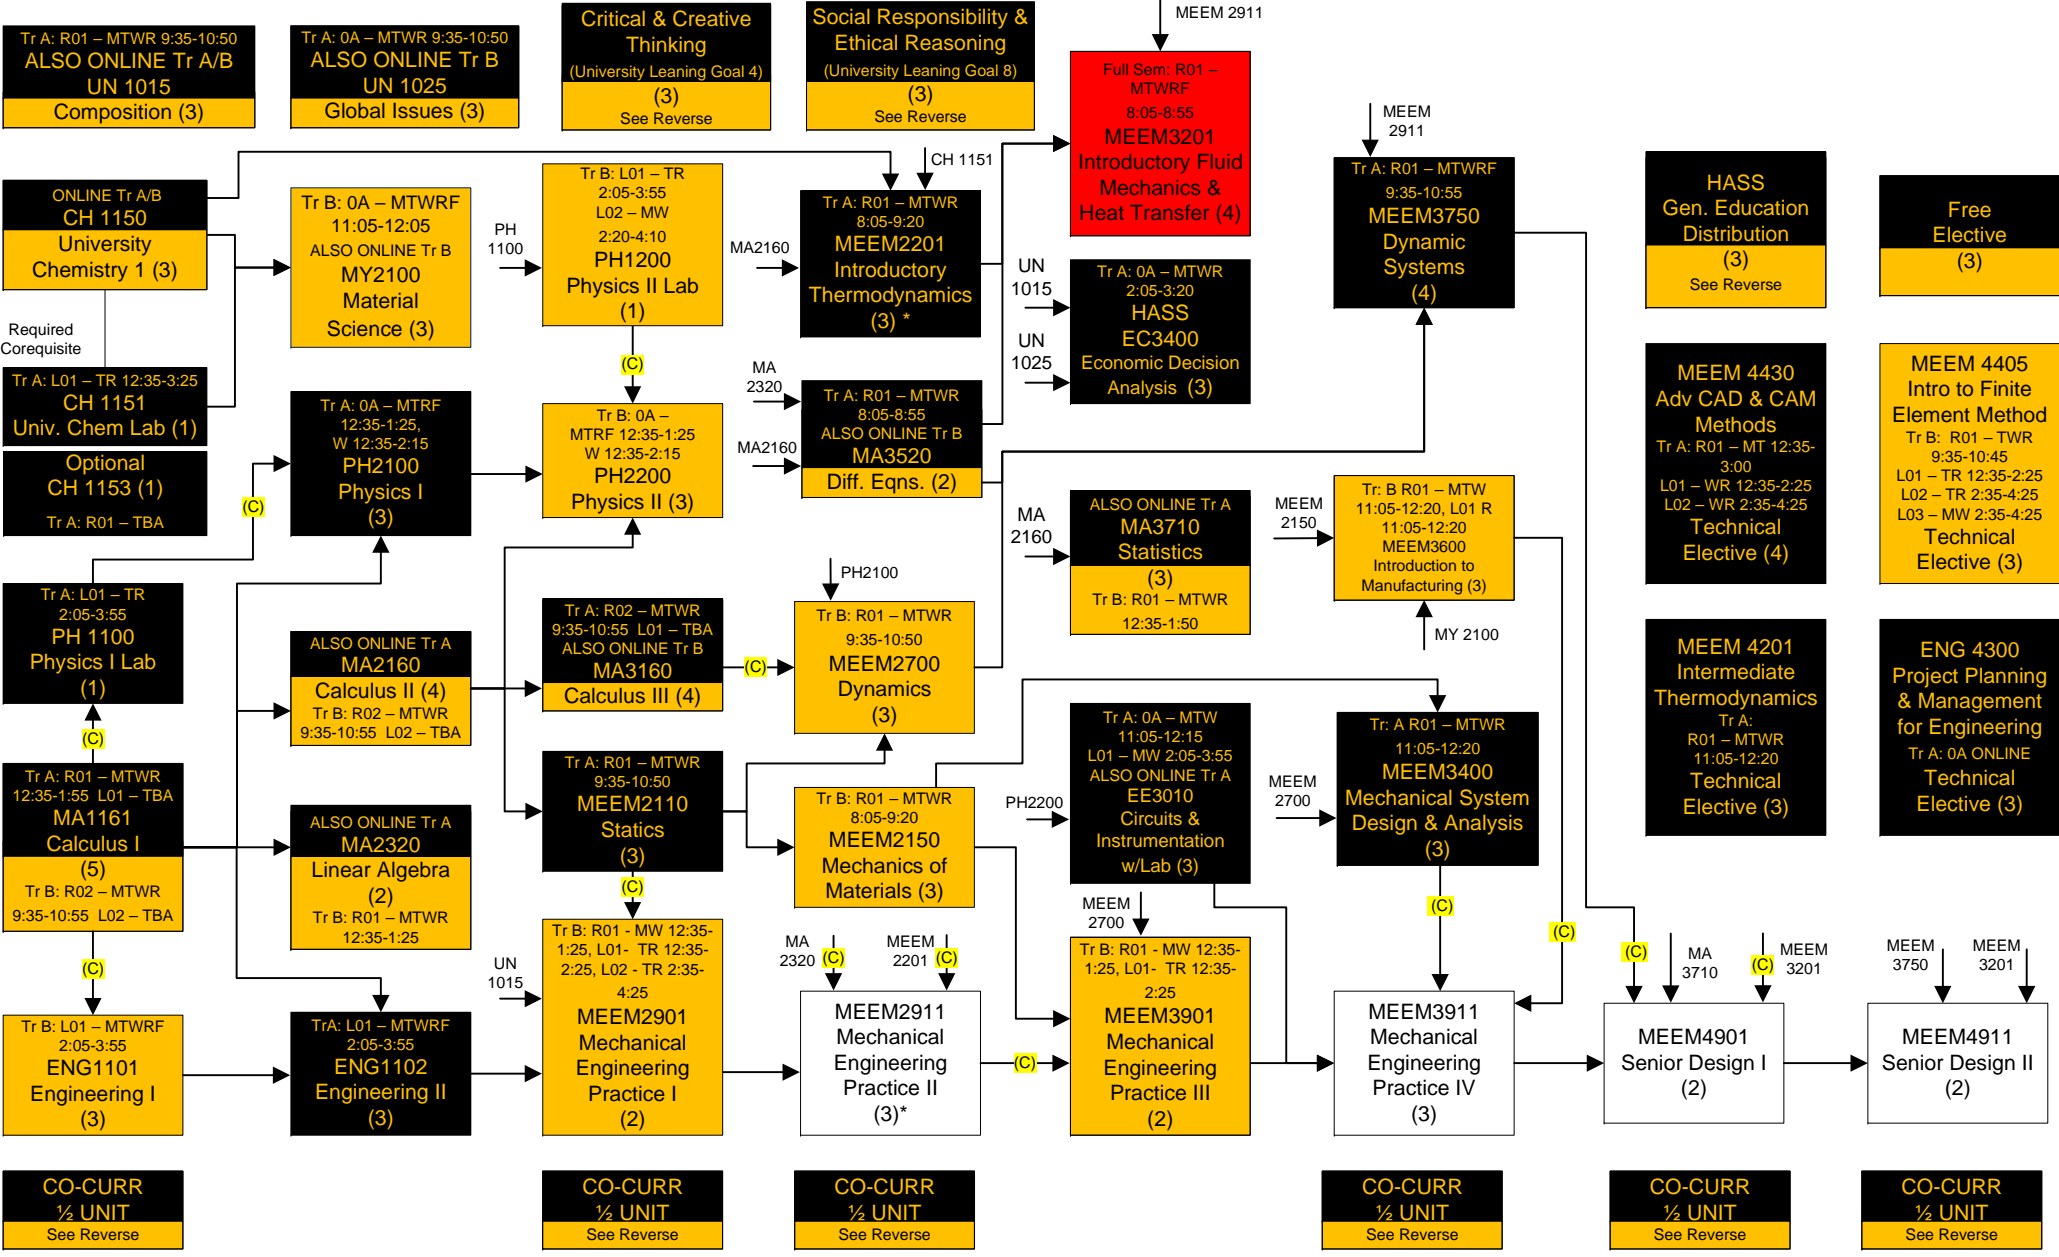

Bachelor of Science-Mechanical Engineering

Summer 2017

TRACK A

TRACK B

**SUBJECT TO CHANGE
CHECK BANWEB**

→ Prerequisite (Course must be completed prior to enrollment)
 (C) → Concurrent Prerequisite (A prerequisite course that may be taken concurrently)
 — Required Corequisite (Courses must be taken together) (#) Course Credits

Track A: May 8th - June 22nd, 2017

Track B: June 26th - August 10th, 2017

Course	Credits	Track	Sec	Days	Times	Notes
EC4050	3	B	0A	MTWR	08:05 am-09:20 am	
FA2150	3	B	L02	MTWR	11:05 am-12:20 pm	
FA2222	3	B	R02		ONLINE	
FA2330	3	B	R01		ONLINE	
FA2520	3	B	R01		ONLINE	Critical and Creative Thinking
FA2720	3	B	R01		ONLINE	
FA3330	3	B	R01		ONLINE	
HU2324	3	B	R01		ONLINE	
			L01		ONLINE	
HU2700	3	B	R02		ONLINE	Critical and Creative Thinking
HU3015	3	B	R02		ONLINE	COMM/COMP
			R02		ONLINE	
HU3120	3	B	R04	MTWR	11:05 am-12:20 pm	COMM/COMP
			R06		ONLINE	
HU3502	3	B	R01		ONLINE	
HU3504	3	B	R02		ONLINE	
HU3701	3	B	R01		ONLINE	
PSY2000	3	B	0B		ONLINE	Social Responsibility & Ethical Reasoning
SS2200	3	B	0A		ONLINE	
SS2700	3	B	0A		ONLINE	Social Responsibility & Ethical Reasoning
SS3530	3	B	0A	MTWR	11:05 pm-12:20 pm	
SS3560	3	B	0A	TBA	TBA	STUDY ABROAD
SS3800	3	B	0A		ONLINE	
SS3920	3	B	0A	TBA	TBA	STUDY ABROAD
SS3990	3	B	01		ONLINE	Sociology of Deviance