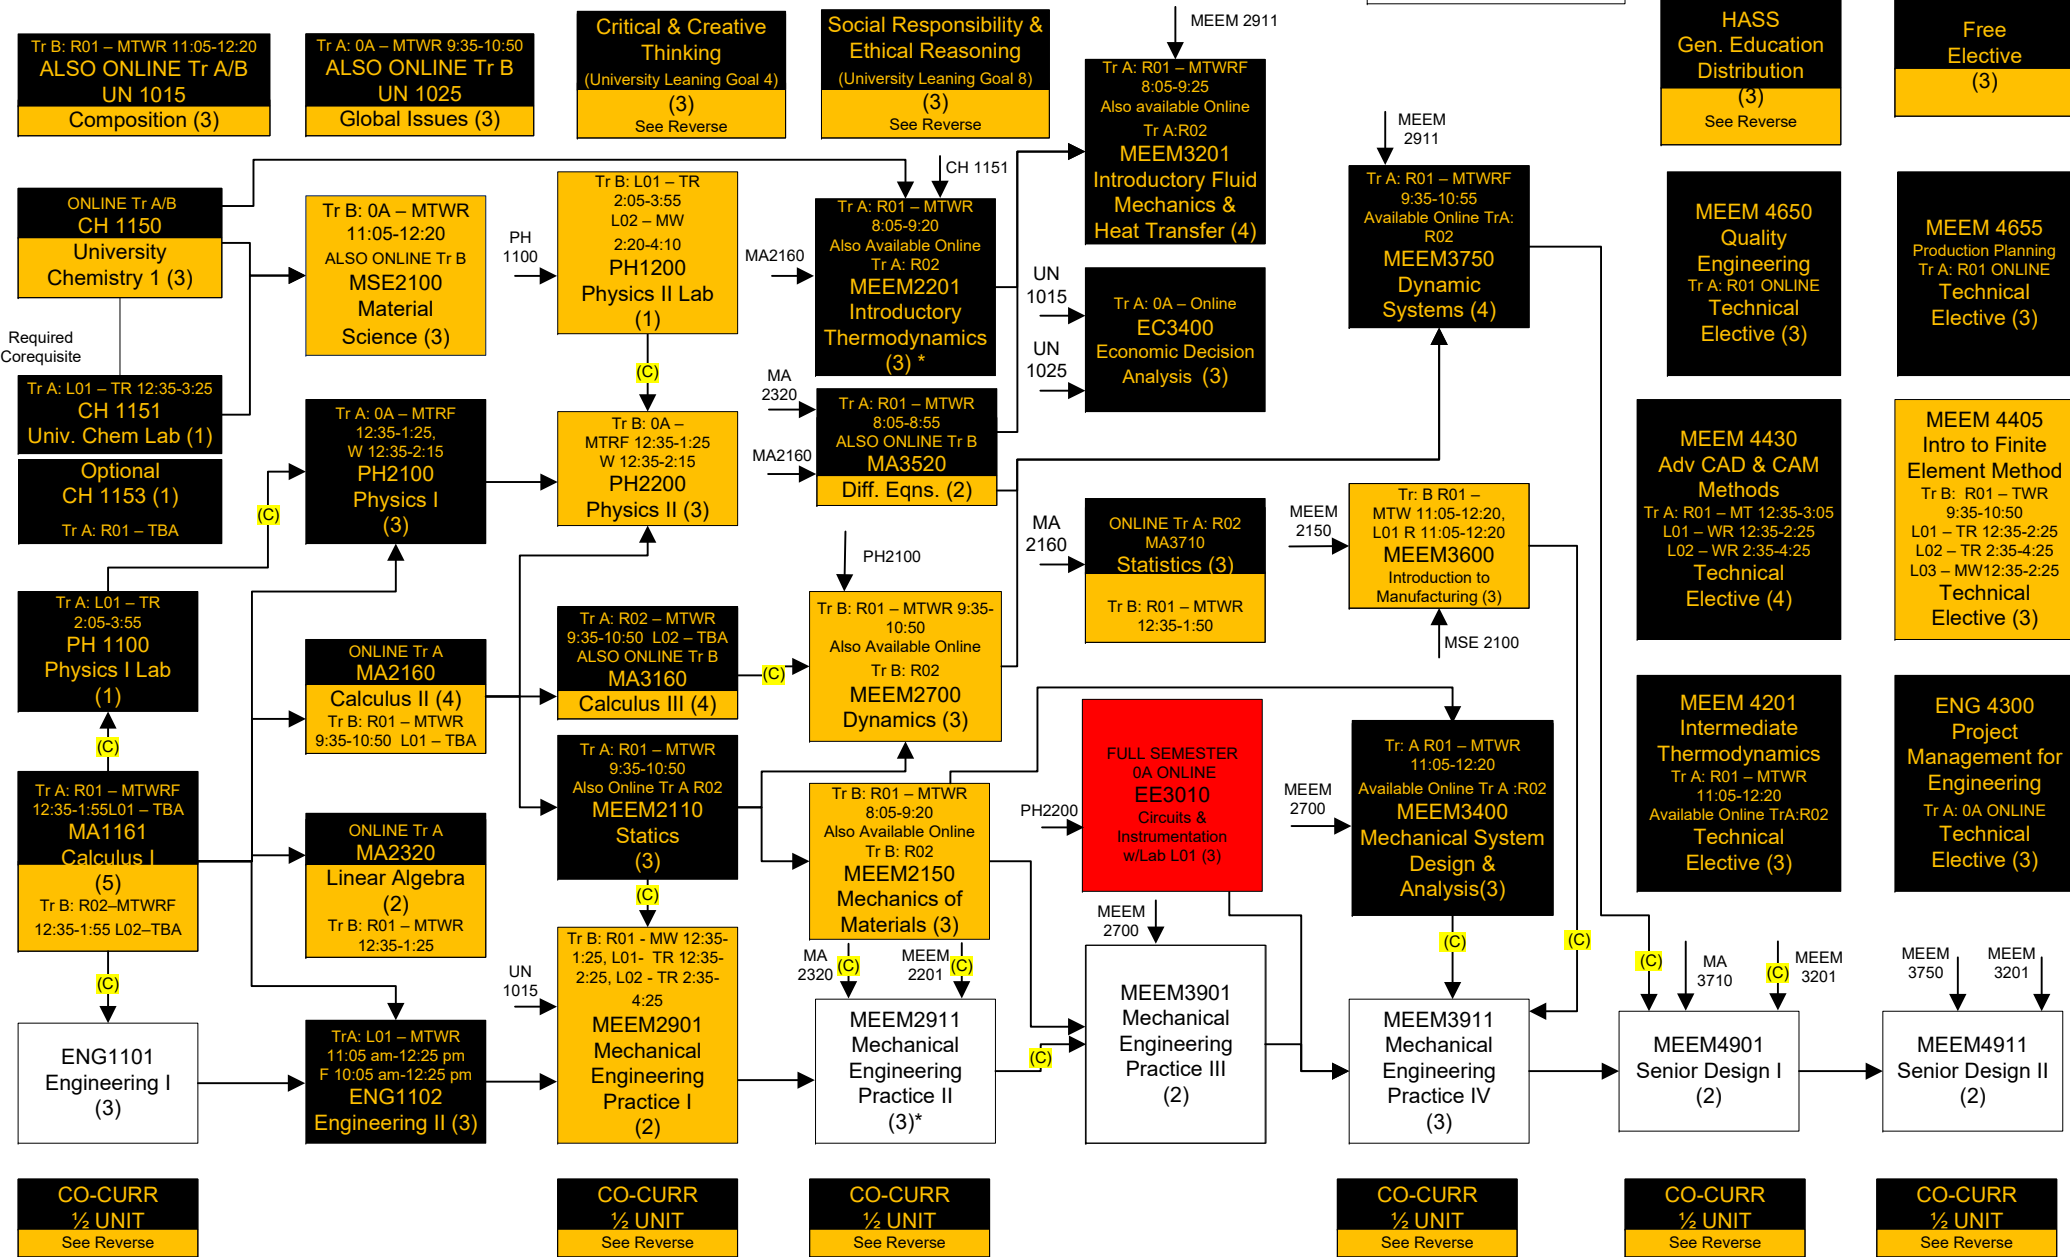

Michigan Tech Bachelor of Science-Mechanical Engineering

Summer 2019

TRACK A

TRACK B

Full Semester

**SUBJECT TO CHANGE
CHECK BANWEB**

→ Prerequisite (Course must be completed prior to enrollment)
 (C) → Concurrent Prerequisite (A prerequisite course that may be taken concurrently)
 — Required Corequisite (Courses must be taken together) (#) Course Credits