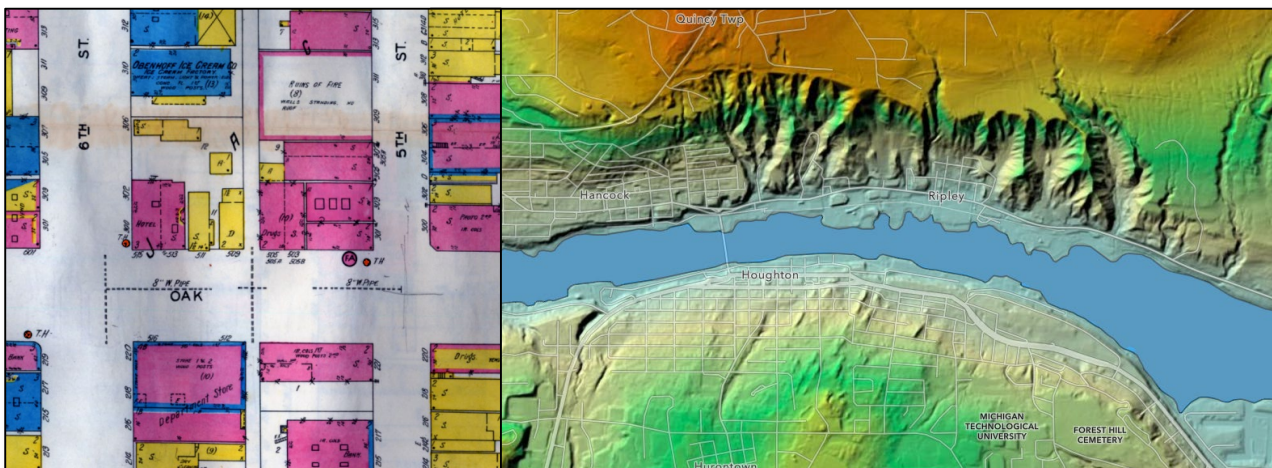

MTU GeoPortal Lunch-n-Learn Launch Event

The Geospatial Research Facility (*GRF*) is excited to announce the unveiling of the **MTU GeoPortal** and cordially invites everyone from MTU community to attend a lunch-and-learn launch event.

What is the MTU GeoPortal?

The **MTU GeoPortal** is a multidisciplinary, one-stop-shop for maps and GIS datasets for the Great Lakes Region and beyond. The aim of the GeoPortal is to supply **students, faculty, and staff** conducting geospatial research at Michigan Technological University with *authoritative* and *unique* geospatial data online with easy-to-use geospatial analytical tools.

Lunch-n-Learn Event:

- **Date:** November 14, 2023, from 12 p.m. to 1 p.m.
- **Location:** The Great Lakes Research Center Auditorium and Atrium (GLRC 202)
- **Details:** The event will feature an overview of GRF resources and services, short presentations by GRF Staff of recent and on-going research projects and an overview of the MTU GeoPortal's functions, features, and benefits to the MTU research community.

Lunch will be provided!

1928 Sanborn Fire Insurance Plans, Calumet

2019 LiDAR-derived Shaded Relief Model, Houghton-Hancock