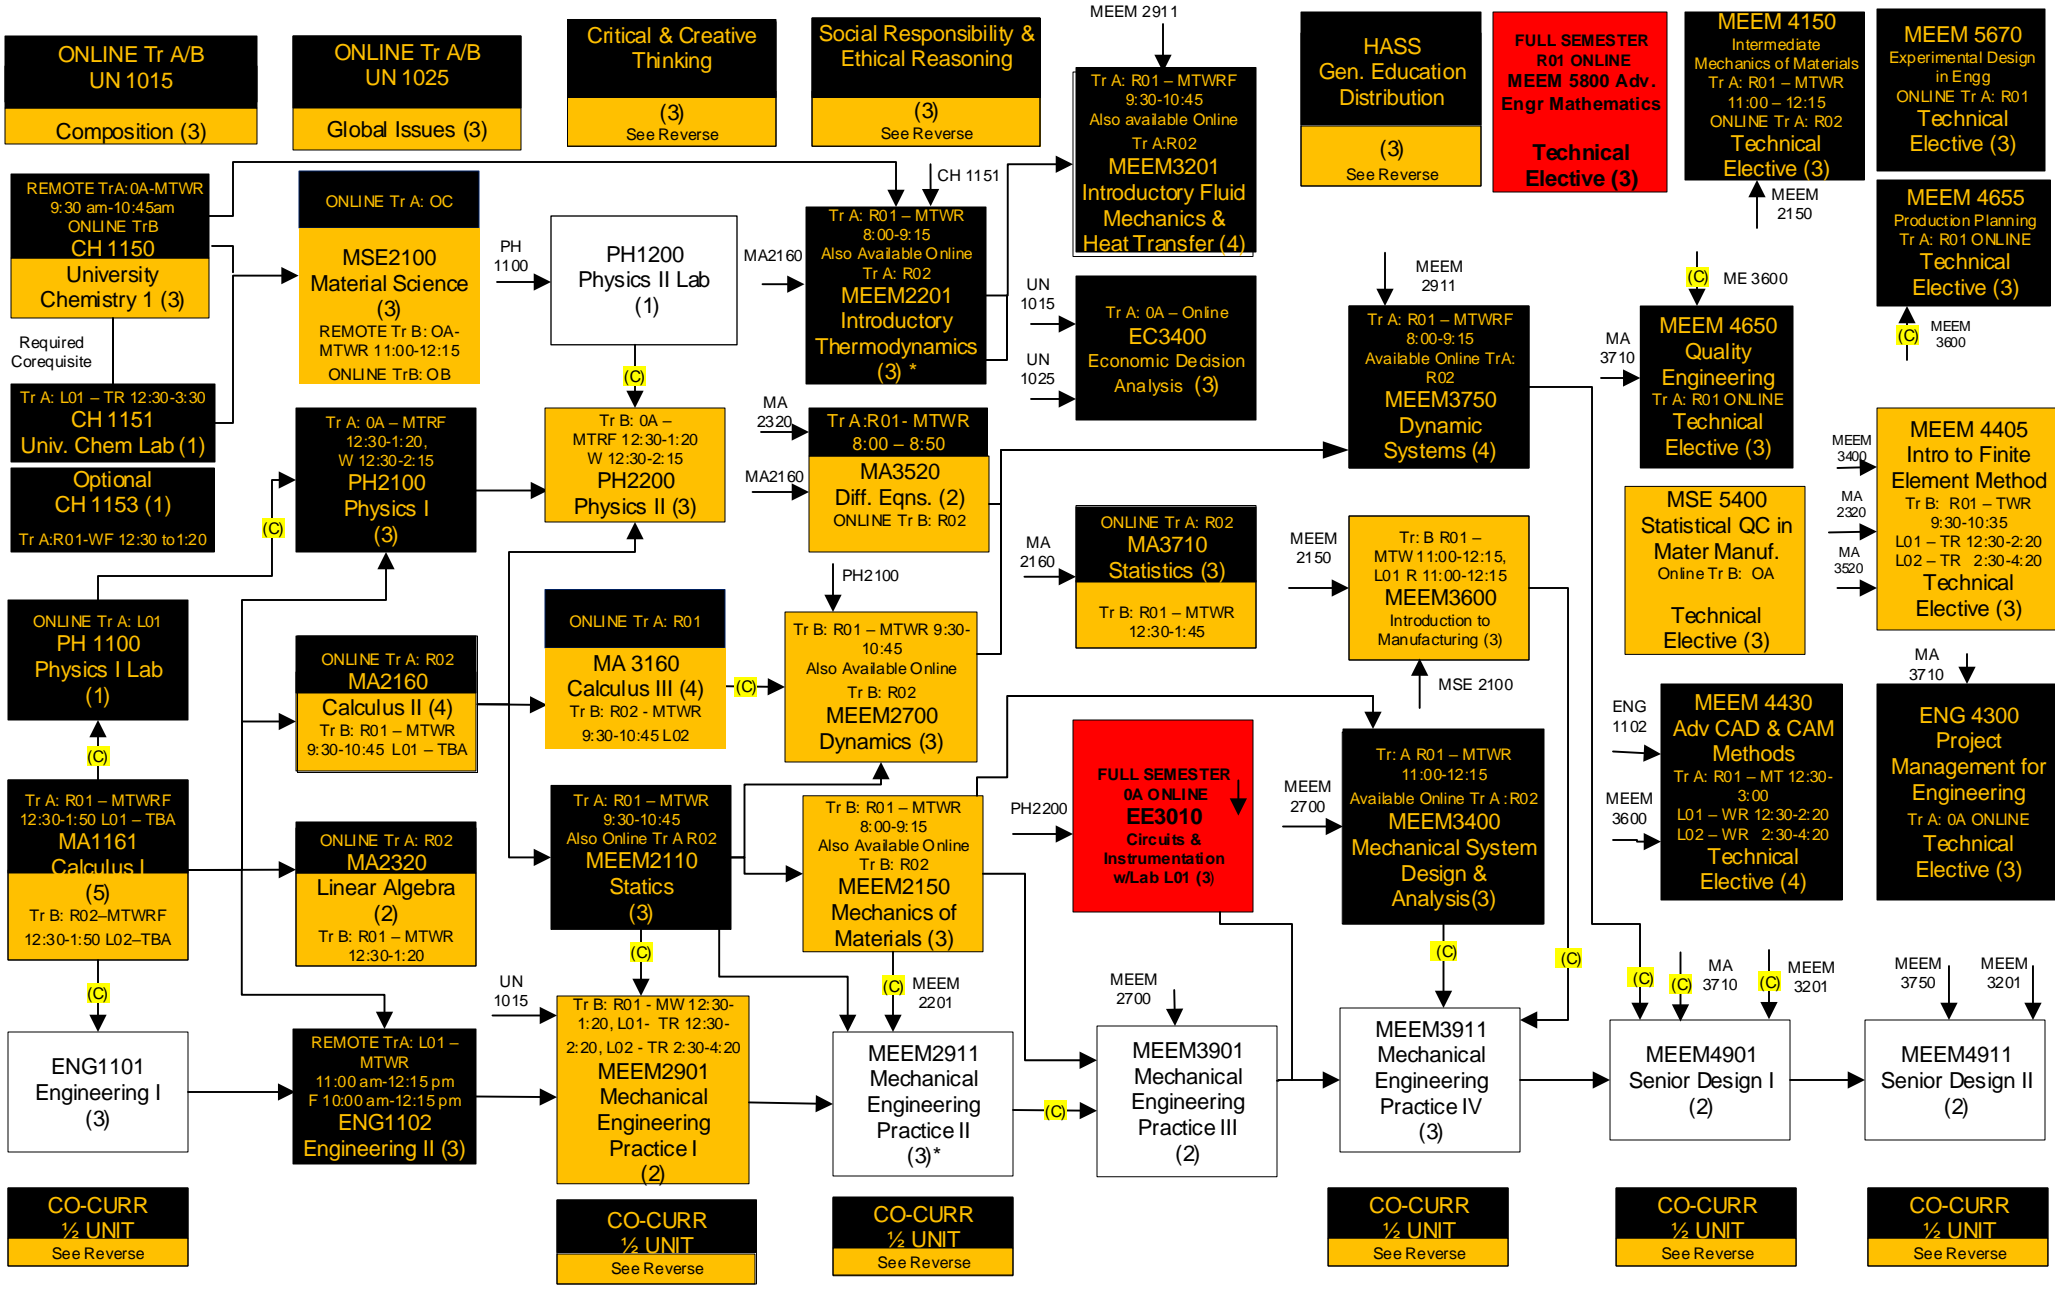

Michigan Tech Bachelor of Science-Mechanical Engineering

Summer 2021

TRACK A	TRACK B
Full Semester	SUBJECT TO CHANGE CHECK BANWEB

→ Prerequisite (Course must be completed prior to enrollment)
 (C) → Concurrent Prerequisite (A prerequisite course that may be taken concurrently)
 — Required Corequisite (Courses must be taken together) (#) Course Credits

Track A and Track B

Summer Semester 2021 Co-Curricular Offerings						
Course	Credits	Track	Sec	Days	Times	Notes
FA2570	0.5	A	L01		TBA	Co-curricular Courses
FA2570	0.5	A	L05		TBA	Co-curricular Courses
PE0118	0.5	A	L01		TBA	Co-curricular Courses
PE0156	0.5	A	L01		TBA	Co-curricular Courses
PE0175	0.5	A	L01		TBA	Co-curricular Courses
PE0266	0.5	A	L02		TBA	Co-curricular Courses
PE0113	0.5	B	L01		TBA	Co-curricular Courses
PE0156	0.5	B	L02		TBA	Co-curricular Courses
PE0175	0.5	B	L02		TBA	Co-curricular Courses
PE0206	0.5	B	L01		TBA	Co-curricular Courses
PE0266	0.5	B	L01		TBA	Co-curricular Courses

Track A: May 10th - June 24th, 2021
Track B: June 28th - August 12th, 2021

INFO SUBJECT TO CHANGE. CONSULT LATEST OFFERINGS AT <https://www.banweb.mtu.edu/>

INFO SUBJECT TO CHANGE. CONSULT LATEST OFFERINGS AT <https://www.banweb.mtu.edu/>