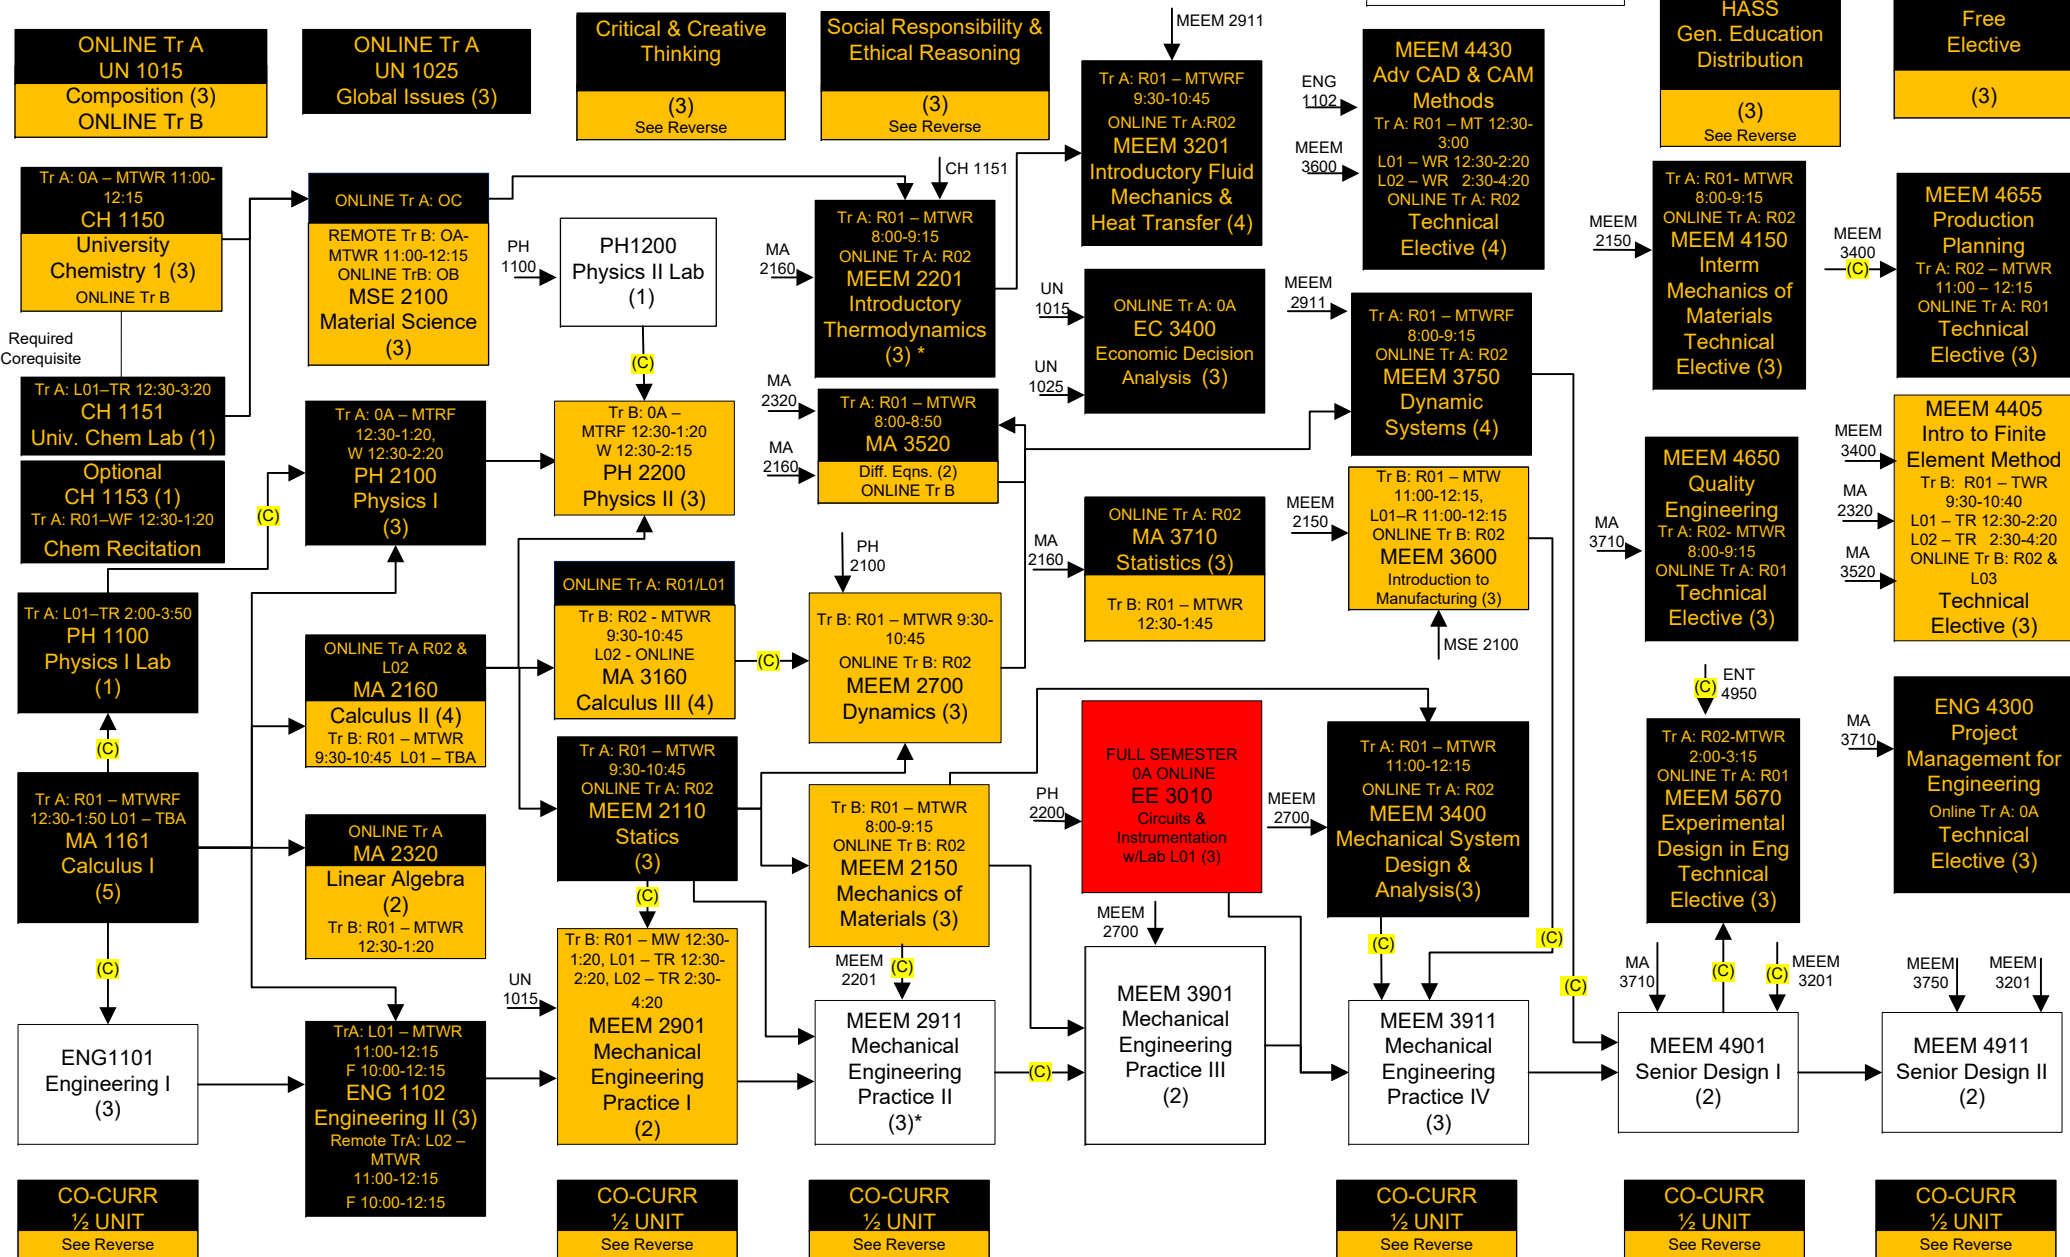

# Michigan Tech Bachelor of Science-Mechanical Engineering

## Summer 2022

<b>TRACK A</b>	<b>TRACK B</b>
<b>Full Semester</b>	
<b>HASS Gen. Education Distribution</b> (3) See Reverse	<b>Free Elective</b> (3)

→ Prerequisite (Course must be completed prior to enrollment)
   
 → (C) Concurrent Prerequisite (A prerequisite course that may be taken concurrently)
   
 → Required Corequisite (Courses must be taken together)
   
 → (#) Course Credits

Track A & Track B Summer 2022 Semester Co-Curricular Offerings						
Course	Credits	Track	Sec	Days	Times	Notes
MUS1570	0.5	A	L01		ONLINE	Co-Curricular Courses
PE0104	0.5	A	L01	T	3:30 pm-5:10 pm	Co-Curricular Courses
PE0106	0.5	A	L01	MW	2:0 pm-2:50pm	Co-Curricular Courses
PE0113	0.5	A	L02	MW	11:00pm-11:50pm	Co-Curricular Courses
PE0115	0.5	A	L01	MW	3:35pm-4:20pm	Co-Curricular Courses
PE0118	0.5	A	L01	MW	8:00pm-8:50pm	Co-Curricular Courses
PE0156	0.5	A	L01	R	3:30pm-5:10pm	Co-Curricular Courses
PE0175	0.5	A	L01		TBA	Co-Curricular Courses
PE0266	0.5	A	L01	TR	2:00pm-2:50pm	Co-Curricular Courses
PE0113	0.5	B	L01	MW	11:00am-11:50am	Co-Curricular Courses
PE0175	0.5	B	L02		TBA	Co-Curricular Courses
PE0119	0.5	B	L01	TR	8:00am-8:50am	Co-Curricular Courses
PE0150	0.5	B	L01	TR	9:30am-10:20am	Co-Curricular Courses
PE0206	0.5	B	L01	T	12:30pm-2:10pm	Co-Curricular Courses

INFO SUBJECT TO CHANGE. CONSULT LATEST OFFERINGS AT <https://www.banweb.mtu.edu/>

Track B: June 27th - August 11  
Track A: May 9th - June 23rd

INFO SUBJECT TO CHANGE. CONSULT LATEST OFFERINGS AT  
<https://www.banweb.mtu.edu/>