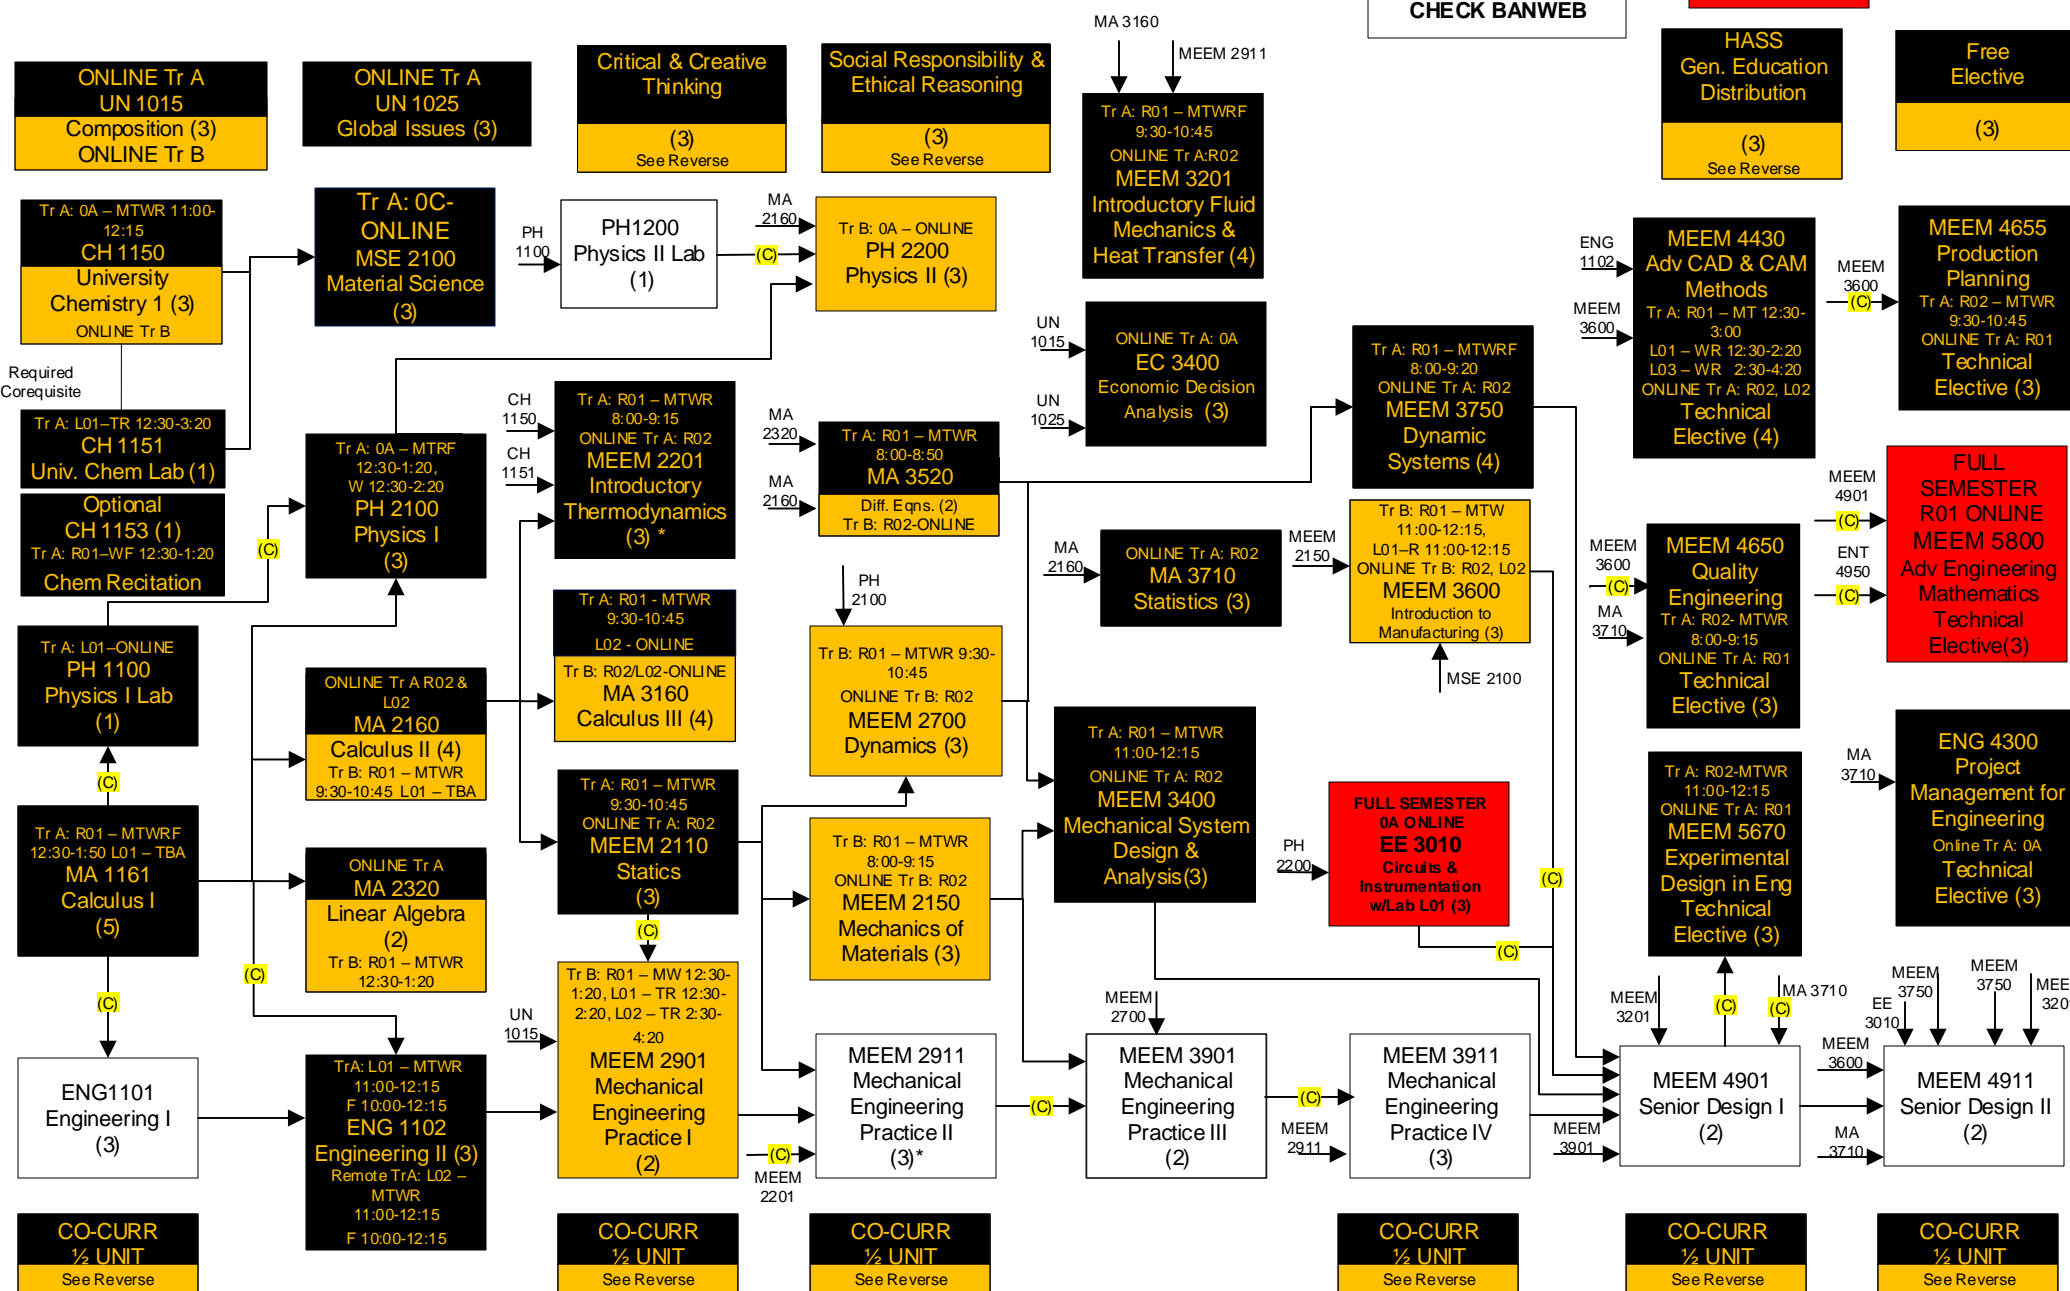

Michigan Tech Bachelor of Science-Mechanical Engineering

Summer 2023

TRACK A **TRACK B**

Full Semester

HASS
Gen. Education
Distribution
(3)
See Reverse

Free
Elective
(3)

SUBJECT TO CHANGE
CHECK BANWEB

→ Prerequisite (Course must be completed prior to enrollment)
 (C) → Concurrent Prerequisite (A prerequisite course that may be taken concurrently)
 — Required Corequisite (Courses must be taken together) (#) Course Credits

Track A & Track B Summer 2023 Semester Co-Curricular Offerings						
Course	Credits	Track	Sec	Days	Times	Notes
MUS1570	0.5	A	L01		TBA	Co-Curricular Courses
MUS1570	0.5	A	L06		TBA	Co-Curricular Courses
MUS1570	0.5	A	L09		TBA	Co-Curricular Courses
MUS1570	0.5	A	L15		TBA	Co-Curricular Courses
PE0106	0.5	A	L01	MW	2:00 pm-2:50pm	Co-Curricular Courses
PE0113	0.5	A	L02	MW	11:00pm-11:50pm	Co-Curricular Courses
PE0118	0.5	A	L01	MW	8:00am-8:50am	Co-Curricular Courses
PE0175	0.5	A	L01		TBA	Co-Curricular Courses
PE0266	0.5	A	L01	TR	12:30pm-1:20pm	Co-Curricular Courses
MUS1511	1	B	L01		TBA	Co-Curricular Courses
PE0119	0.5	B	L01	TR	8:00am-8:50am	Co-Curricular Courses
PE0150	0.5	B	L01	TR	11:00am-11:50am	Co-Curricular Courses
PE0175	0.5	B	L02	TR	TBA	Co-Curricular Courses
PE0206	0.5	B	L01	T	12:30pm-2:10pm	Co-Curricular Courses

INFO SUBJECT TO CHANGE. CONSULT LATEST OFFERINGS AT <https://www.banweb.mtu.edu/>

Track A: May 8th - June 22nd
Track B: June 26th - August 10th

INFO SUBJECT TO CHANGE. CONSULT LATEST OFFERINGS AT <https://www.banweb.mtu.edu/>